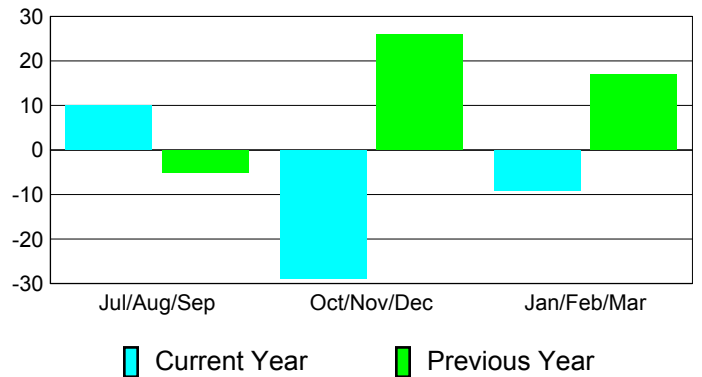

Gender Comparison 2010-2011

Jul/Aug/Sep

Oct/Nov/Dec

Jan/Feb/Mar

Male

Female