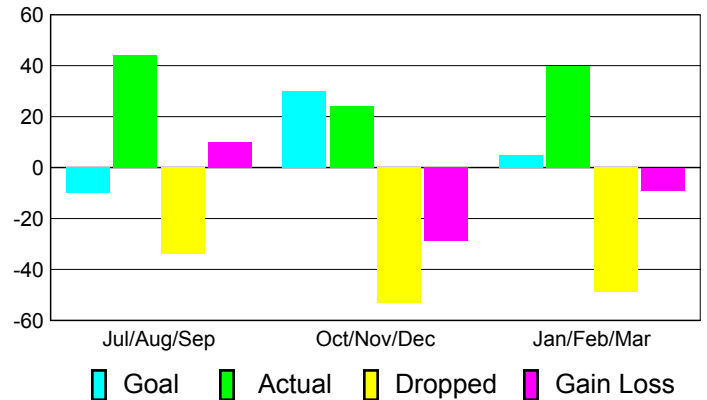

### YTD Status Quo Clubs 2010-2011

Status Quo Clubs Compared to Status Quo Members

## MEMBERSHIP

**Membership Results**  
2010-2011

**Membership**  
2009-2010

Month	Net Memb Goal	Actual New Memb	Actual Dropped Memb	Gain/Loss of Memb	Gain/Loss of Memb
Jul/Aug/Sep	-10	44	-34	10	-5
Oct/Nov/Dec	30	24	-53	-29	26
Jan/Feb/Mar	5	40	-49	-9	17
<b>Totals</b>	<b>25</b>	<b>108</b>	<b>-136</b>	<b>-28</b>	<b>38</b>

### Membership Results 2010-2011

Goal, New, Dropped, Gain/Loss

### Comparison of Membership Gain/Loss

Current Year Compared to the Previous Year